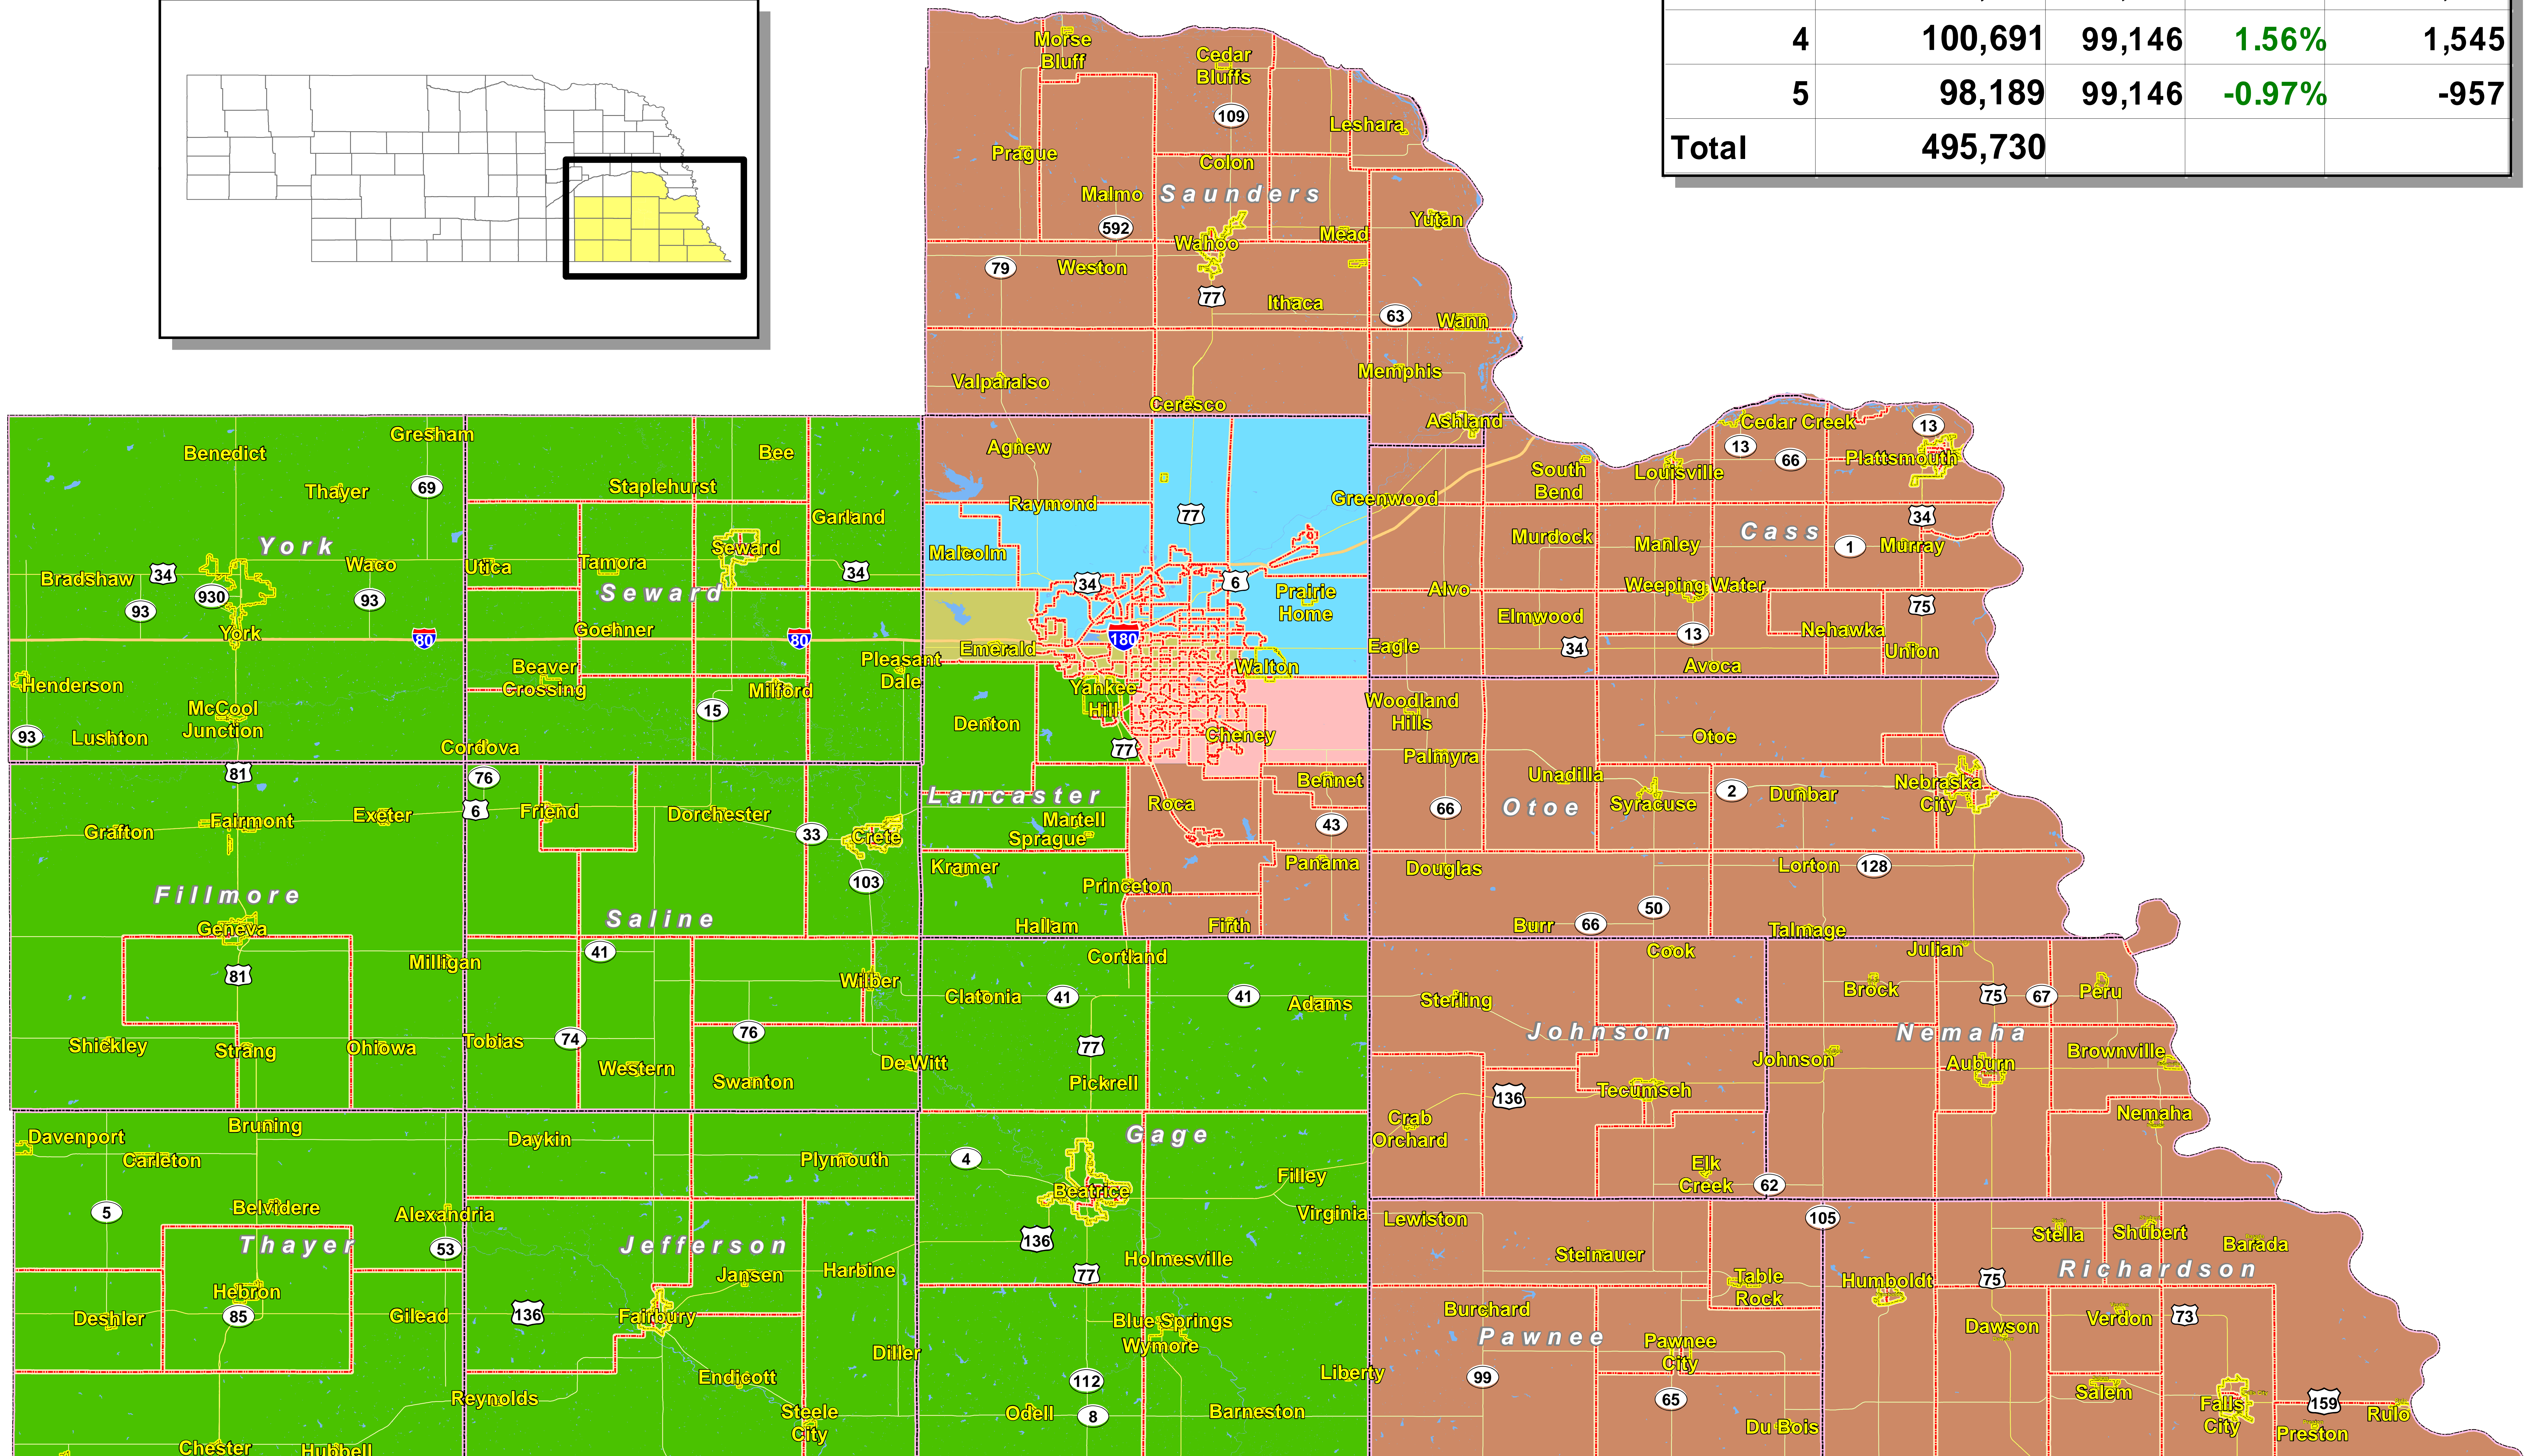

SOUTHEAST COMMUNITY COLLEGE ELECTION DISTRICTS

EFFECTIVE DECEMBER 2021

DISTRICT	2020 Census	Target	Dev.	Difference
1	98,528	99,146	-0.62%	-618
2	98,066	99,146	-1.09%	-1,080
3	100,256	99,146	1.12%	1,110
4	100,691	99,146	1.56%	1,545
5	98,189	99,146	-0.97%	-957
Total	495,730			

Election Districts	3	County Boundary	Voting Precincts	Interstates	Major Roads
1	4	City Limits	Water	US Routes	Local Road
2	5				