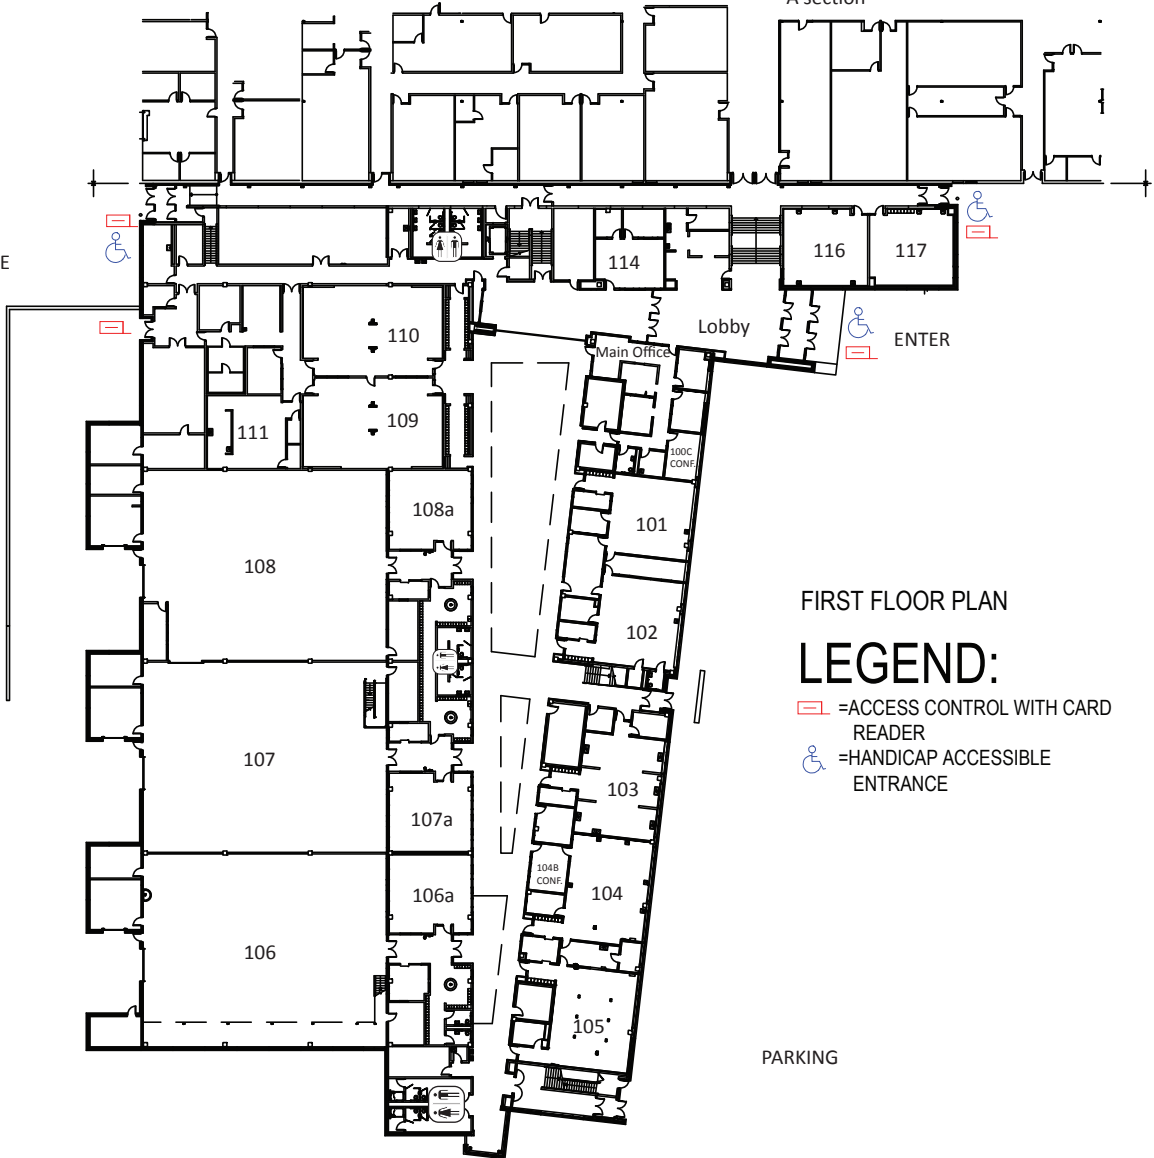

The Career Academy
 8800 O St., Lincoln, Neb.
 402-325-4700
 www.thecareer.academy

SOUTHEAST COMMUNITY COLLEGE

B section

A section

the **career** academy

COLLEGE DRIVE ENTRANCE

FIRST FLOOR PLAN

LEGEND:

-  = ACCESS CONTROL WITH CARD READER
-  = HANDICAP ACCESSIBLE ENTRANCE

84TH ST.

PARKING

O ST.