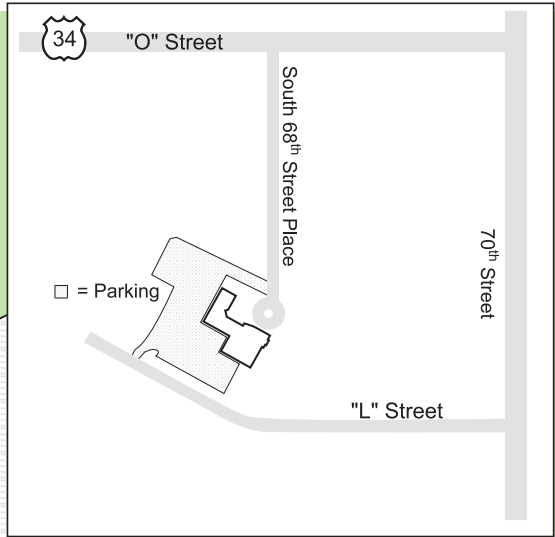

Continuing Education Center
 301 S. 68th Street Place
 Lincoln, NE 68510
 402-437-2700 | 800-828-0072

Entrepreneurship Center
 285 S. 68th Street Place
 Lincoln, NE 68510
 402-323-3383 | 800-642-4075

- I** = Information
- E** = Entrance
- V** = Vending
- ♿ = Handicap Accessible
- RR = Restrooms
- ☎ = Phone
- = Parking/Street