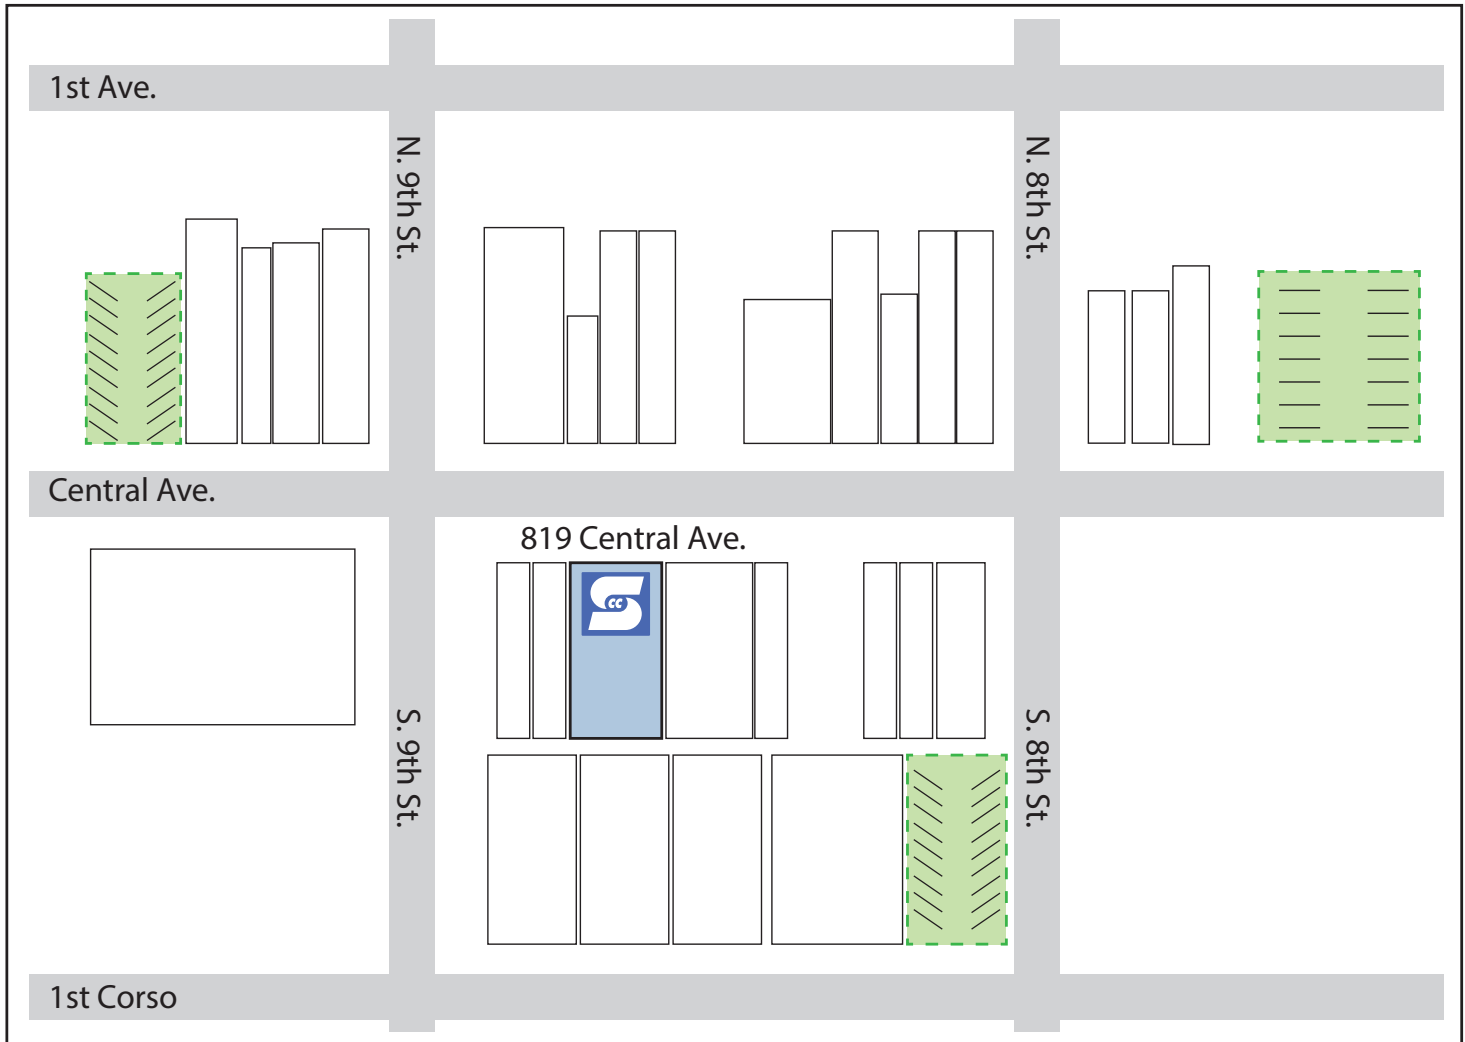

Extended-Hours Parking Availability

Please note!

Central Avenue parking is monitored by the city and **limited to two hours** Monday-Friday 9 a.m.-5 p.m. The city may issue a parking ticket for violations.

Extended-hour parking is available in these lots.